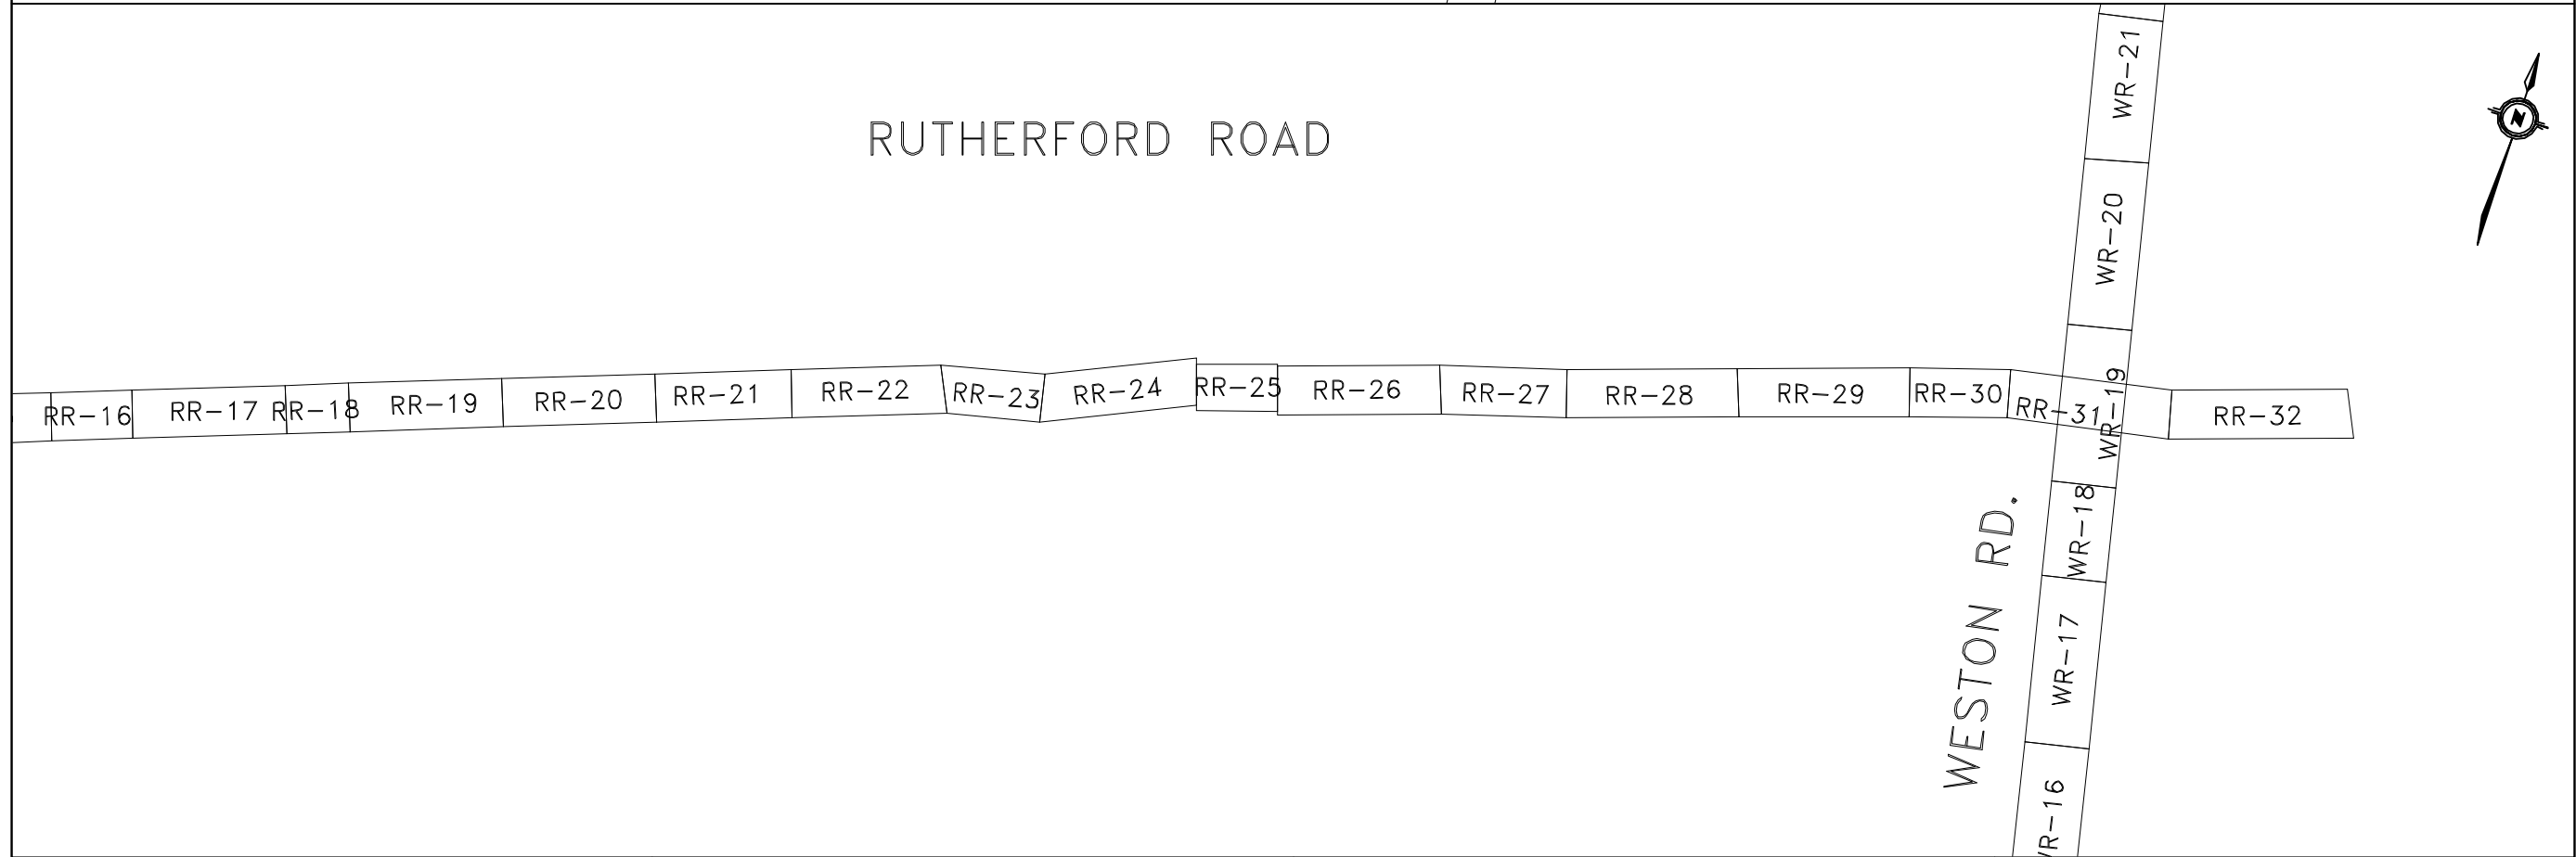

MAJOR MACKENZIE DRIVE

METRIC

MAJOR MACKENZIE DRIVE

WESTON ROAD

WESTON ROAD

METRIC

HWY - 27

HWY - 27

PINE VALEY DRIVE